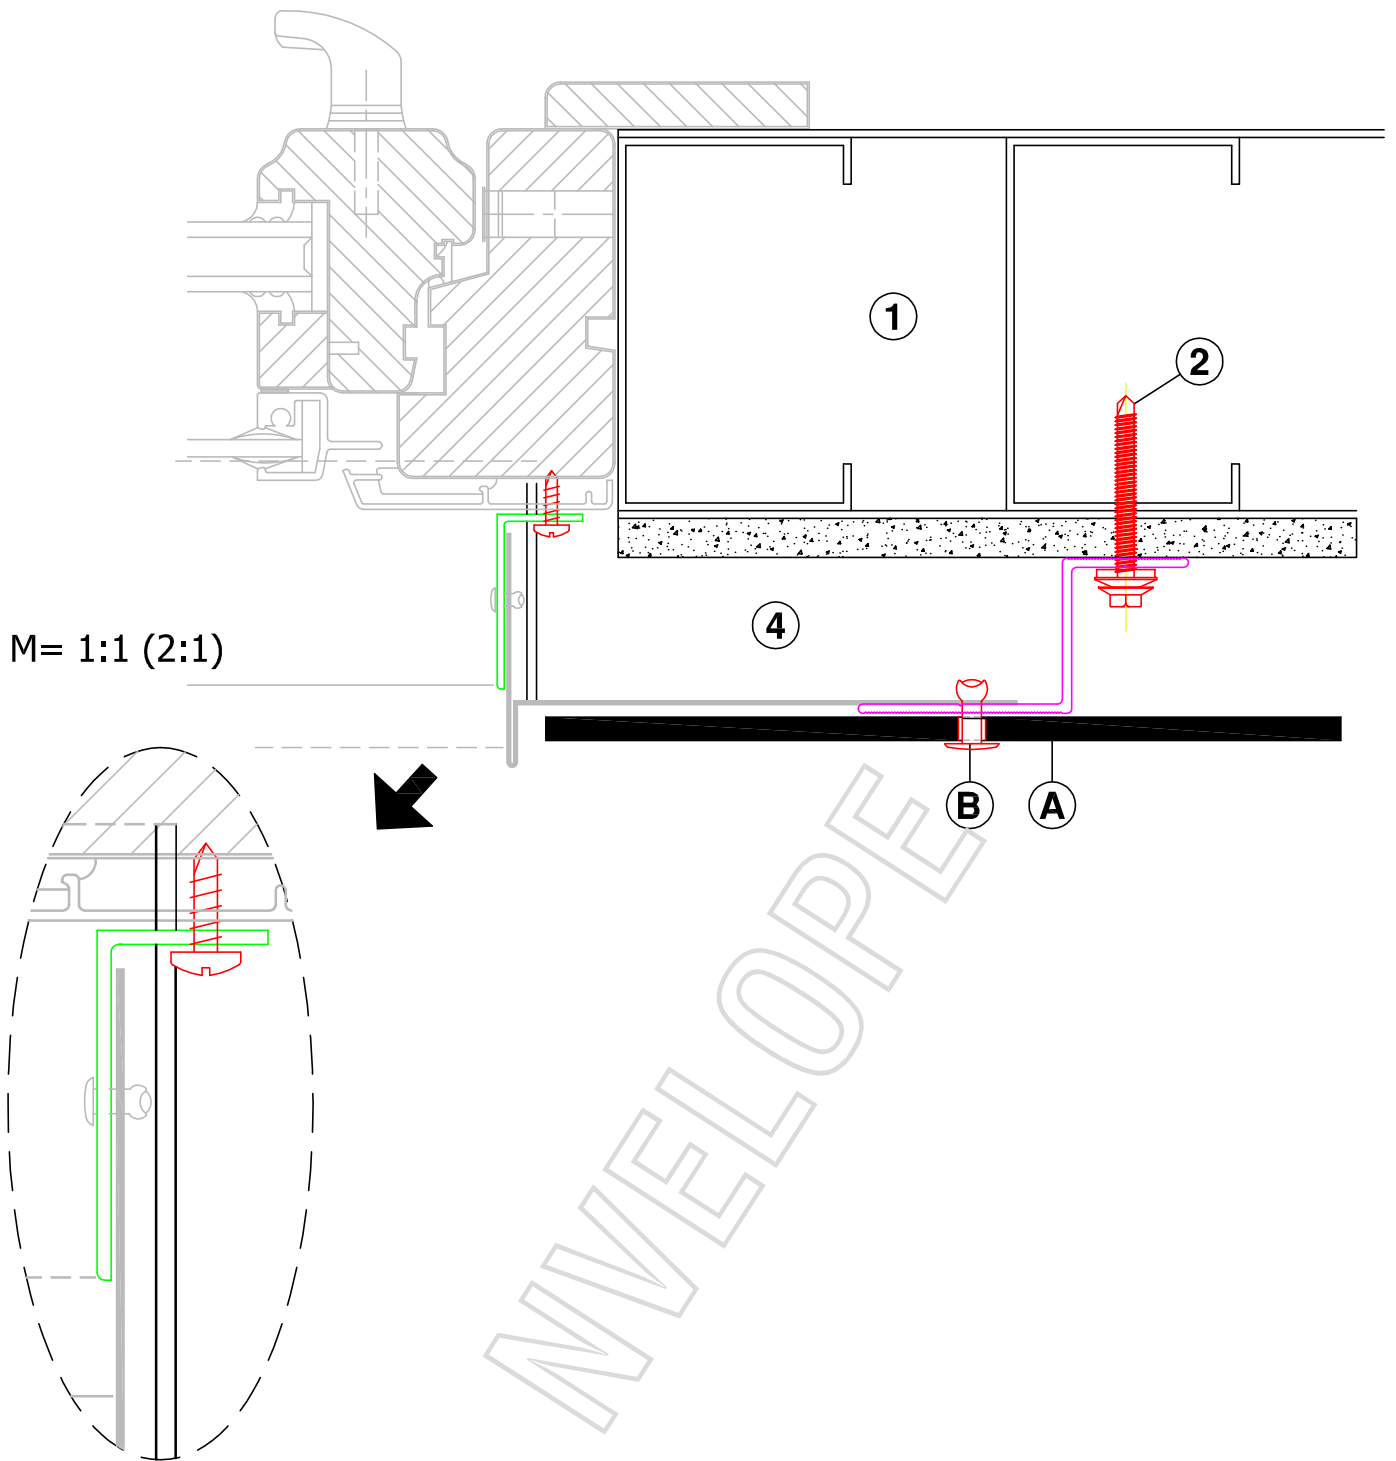

MATERIAL 6063 T6 ALUMINIUM  
AVAILABLE IN 3000mm & 6000mm LENGTHS

HORIZONTAL SECTION

VERTICAL SECTION

M= 1:1 (2:1)

NVELOPE

VERTICAL SECTION - WINDOW SILL DETAIL

HORIZONTAL SECTION - EXTERNAL CORNER

HORIZONTAL SECTION - INTERNAL CORNER