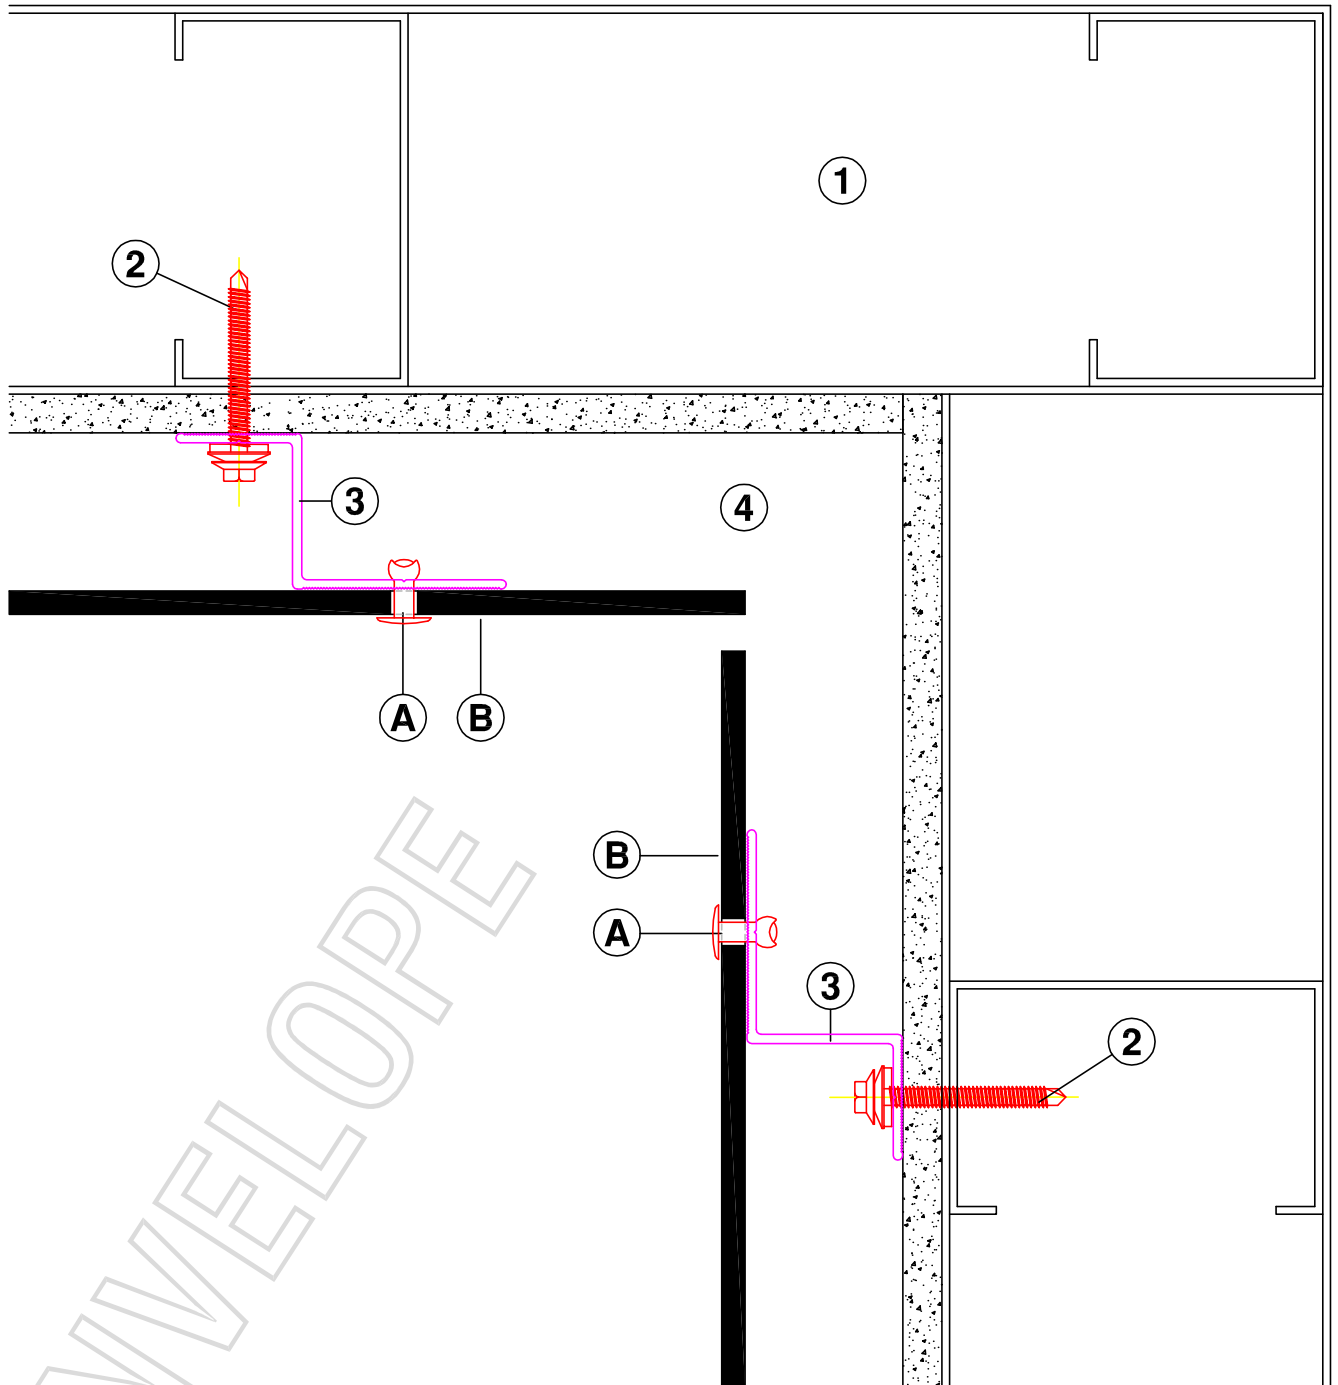

MATERIAL 6063 T6 ALUMINIUM  
AVAILABLE IN 3000mm & 6000mm LENGTHS

HORIZONTAL SECTION

VERTICAL SECTION

M= 1:1 (2:1)

NVELOPE

VERTICAL SECTION - WINDOW SILL DETAIL

HORIZONTAL SECTION - EXTERNAL CORNER

HORIZONTAL SECTION - INTERNAL CORNER