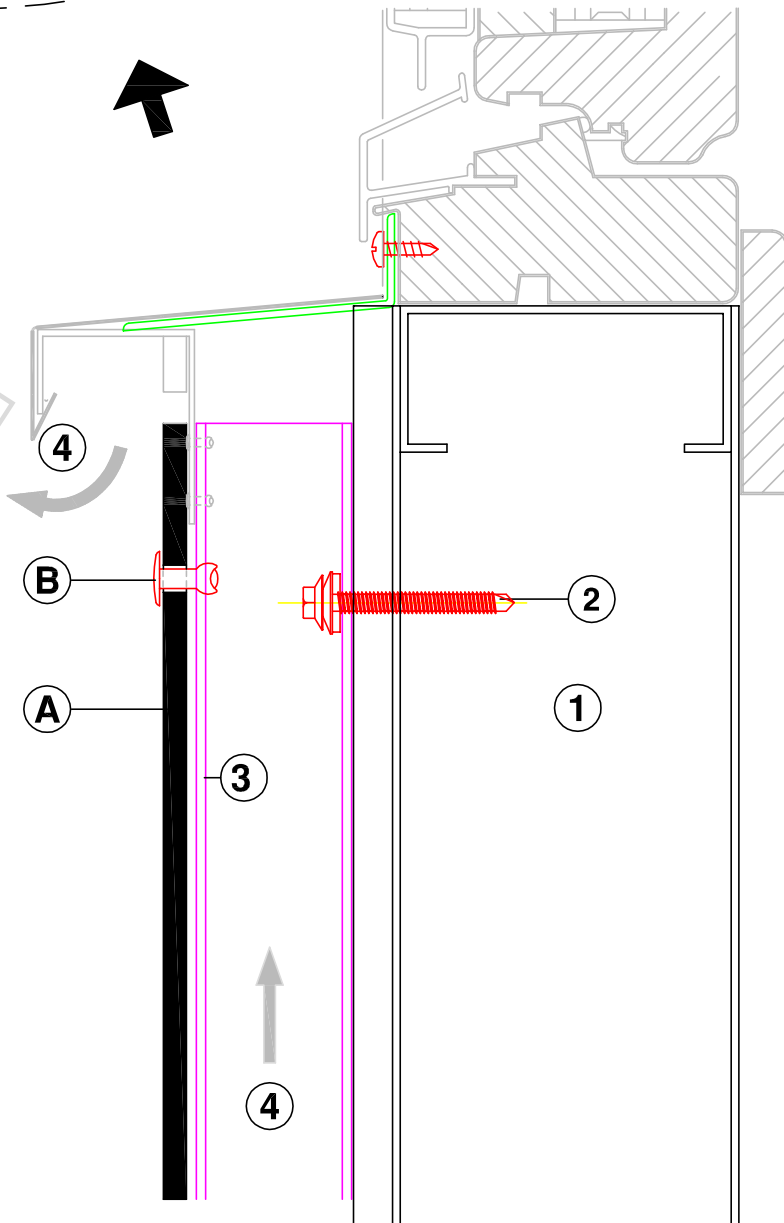

MATERIAL 6063 T6 ALUMINIUM
AVAILABLE IN 3000mm & 6000mm LENGTHS

HORIZONTAL SECTION

VERTICAL SECTION

M= 1:1 (2:1)

NVELOPE

elemental
Architectural Cladding Specialists
www.elemental.ie

Tel: (01) 293 8951

NVELOPE RAINSCREEN SYSTEMS Ltd - tel - 01707 333396 - fax - 01707 333343

VERTICAL SECTION - WINDOW SILL DETAIL

nvelope.com

HORIZONTAL SECTION - EXTERNAL CORNER

HORIZONTAL SECTION - INTERNAL CORNER

elemental
Architectural Cladding Specialists

www.elemental.ie

Tel: (01) 293 8951

nvelope.com