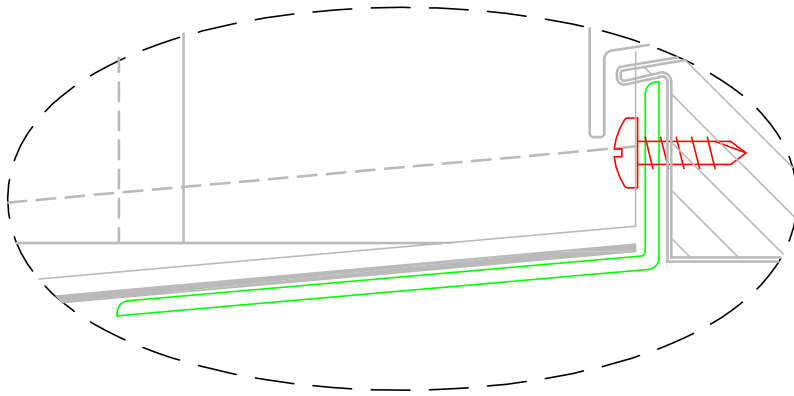

MATERIAL 6063 T6 ALUMINIUM
AVAILABLE IN 3000mm & 6000mm LENGTHS

HORIZONTAL SECTION

VERTICAL SECTION

M= 1:1 (2:1)

NVELOPE

elemental
Architectural Cladding Specialists
www.elemental.ie

Tel: (01) 293 8951

NVELOPE RAINSCREEN SYSTEMS Ltd - tel - 01707 333396 - fax - 01707 333343

VERTICAL SECTION - WINDOW SILL DETAIL

nvelope.com

HORIZONTAL SECTION - EXTERNAL CORNER

HORIZONTAL SECTION - INTERNAL CORNER

elemental
Architectural Cladding Specialists

www.elemental.ie

Tel: (01) 293 8951

nvelope.com