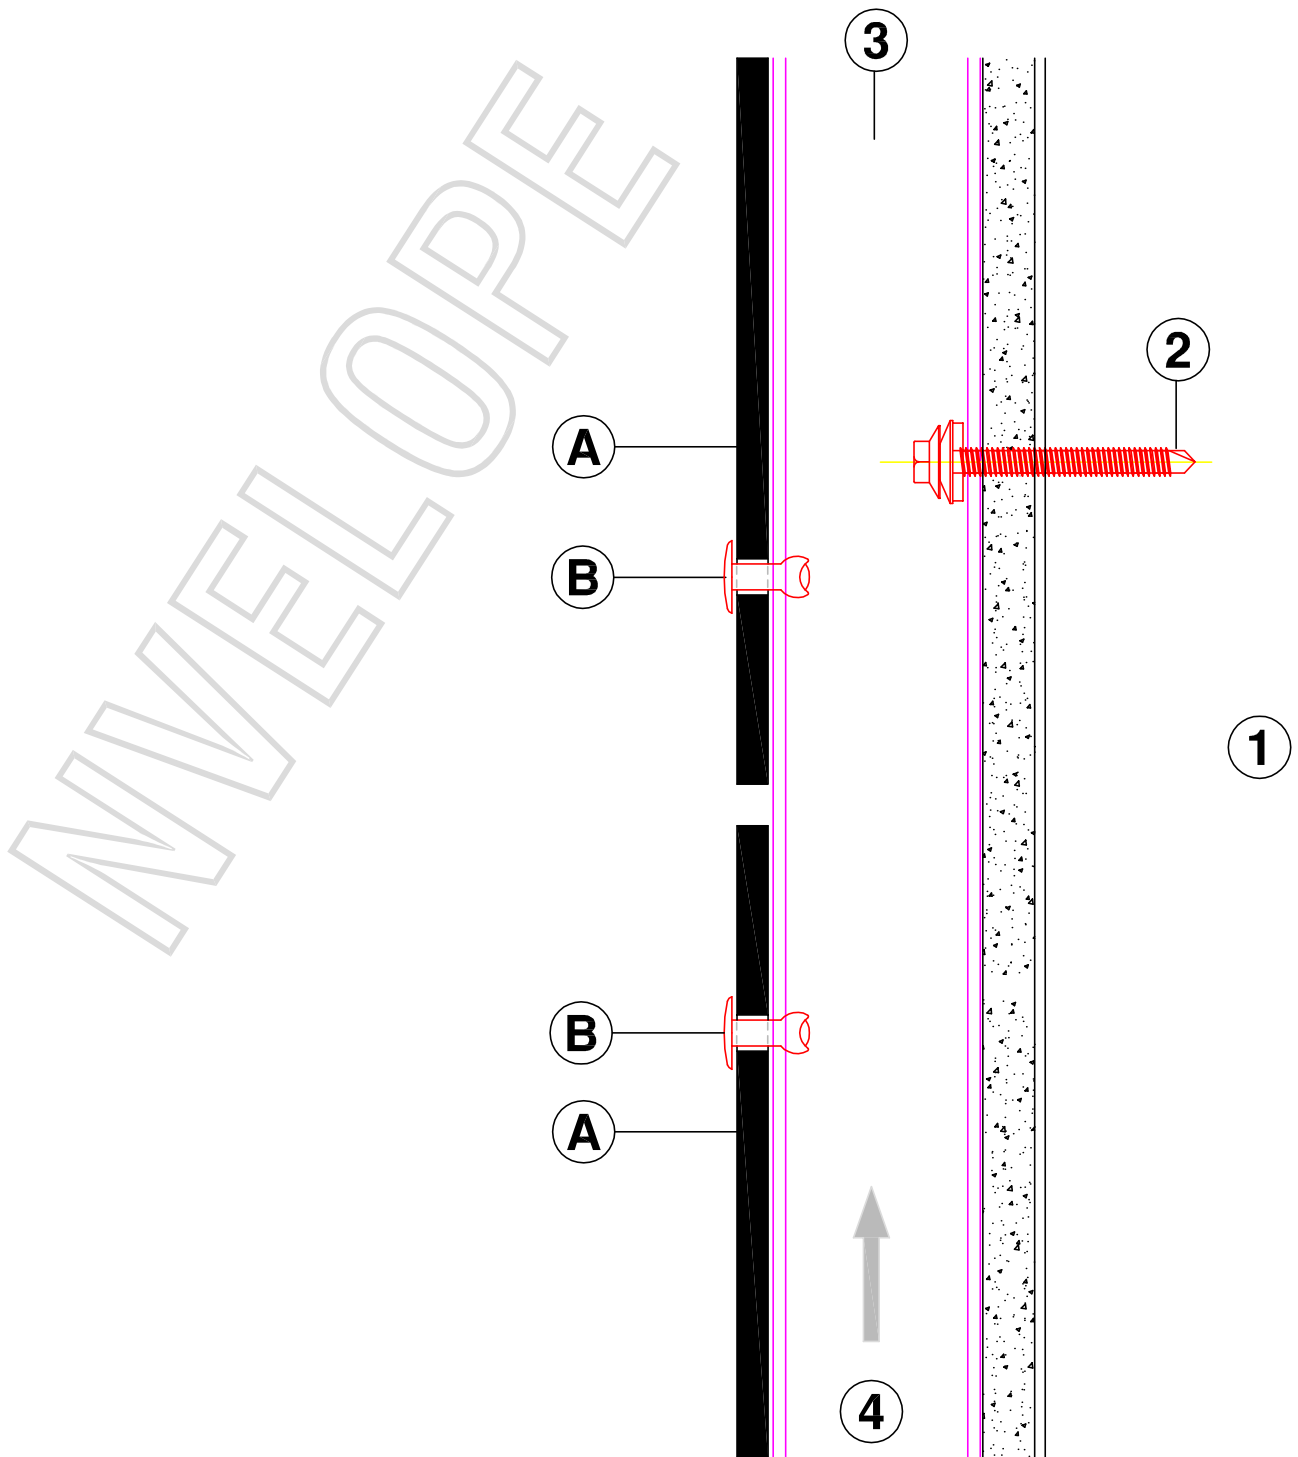

MATERIAL 6063 T6 ALUMINIUM
AVAILABLE IN 3000mm & 6000mm LENGTHS

HORIZONTAL SECTION

VERTICAL SECTION

M= 1:1 (2:1)

NVELOPE

elemental
Architectural Cladding Specialists
www.elemental.ie

Tel: (01) 293 8951

NVELOPE RAINSCREEN SYSTEMS Ltd - tel - 01707 333396 - fax - 01707 333343

VERTICAL SECTION - WINDOW SILL DETAIL

nvelope.com

HORIZONTAL SECTION - EXTERNAL CORNER

HORIZONTAL SECTION - INTERNAL CORNER

elemental
Architectural Cladding Specialists

www.elemental.ie

Tel: (01) 293 8951

nvelope.com