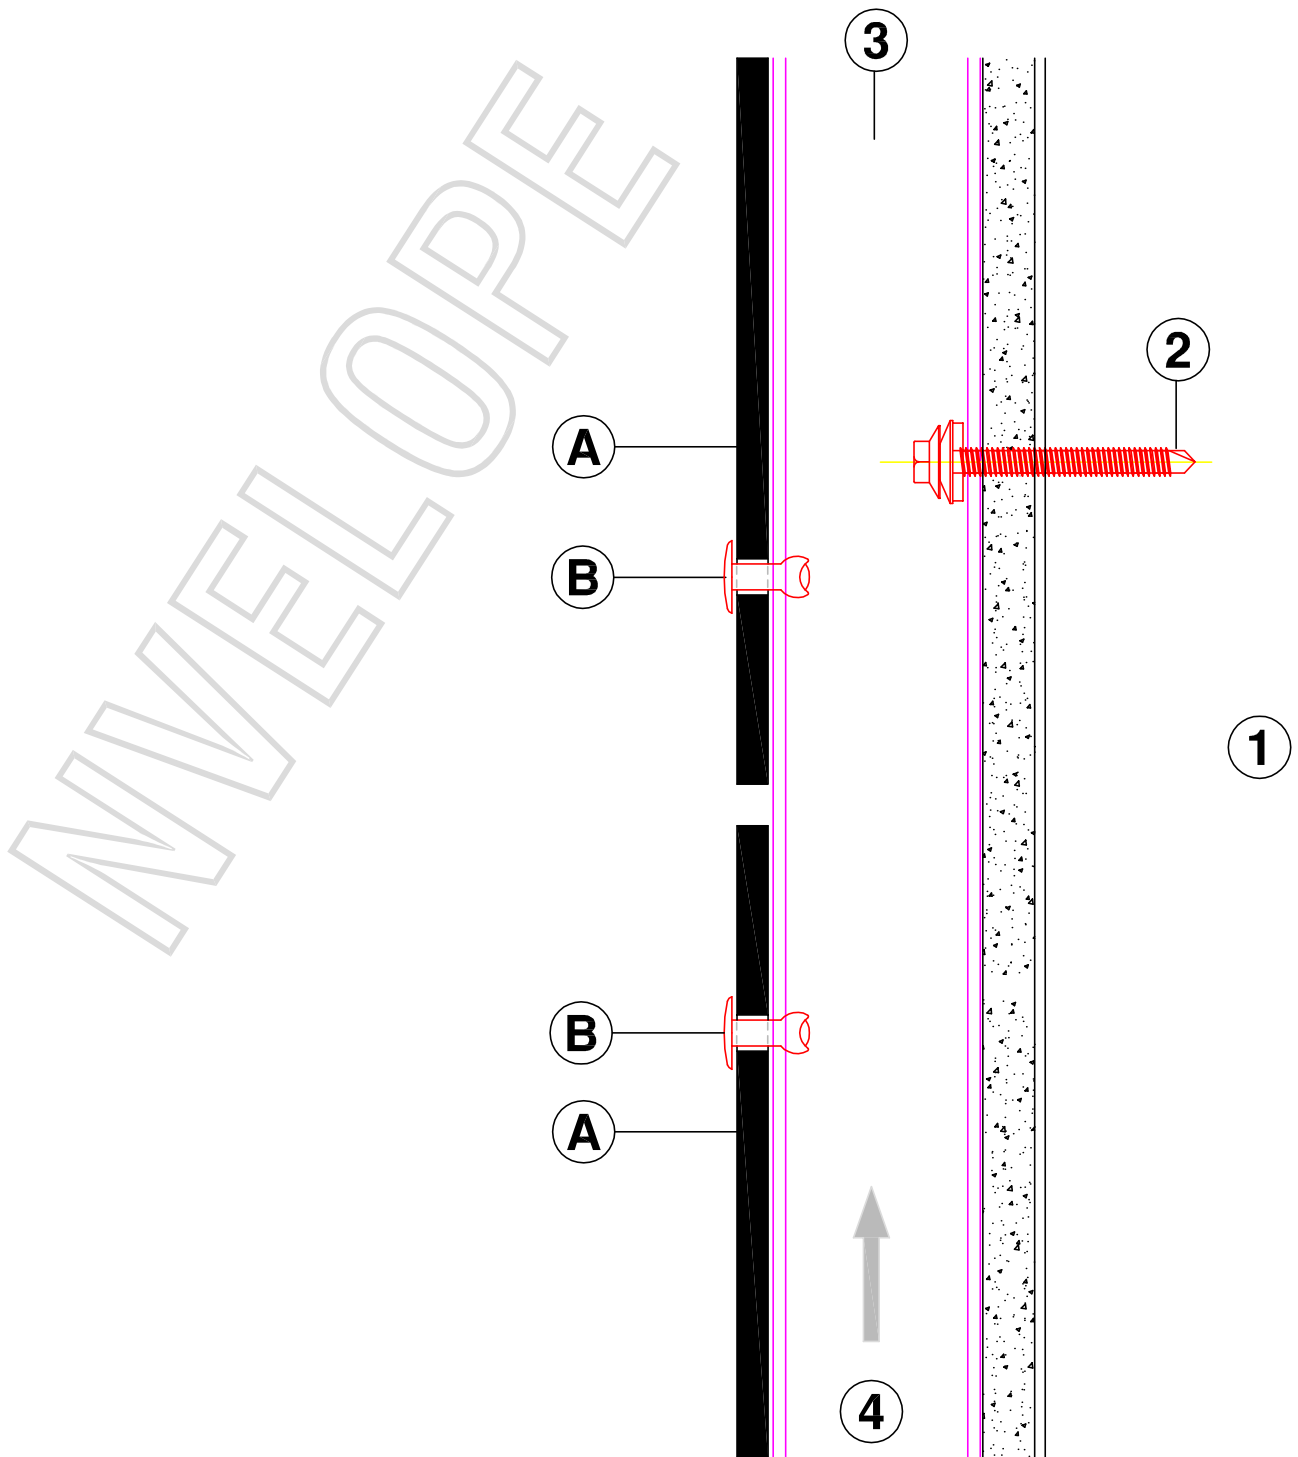

MATERIAL 6063 T6 ALUMINIUM  
AVAILABLE IN 3000mm & 6000mm LENGTHS

HORIZONTAL SECTION

VERTICAL SECTION

M= 1:1 (2:1)

NVELOPE

VERTICAL SECTION - WINDOW SILL DETAIL

HORIZONTAL SECTION - EXTERNAL CORNER

HORIZONTAL SECTION - INTERNAL CORNER