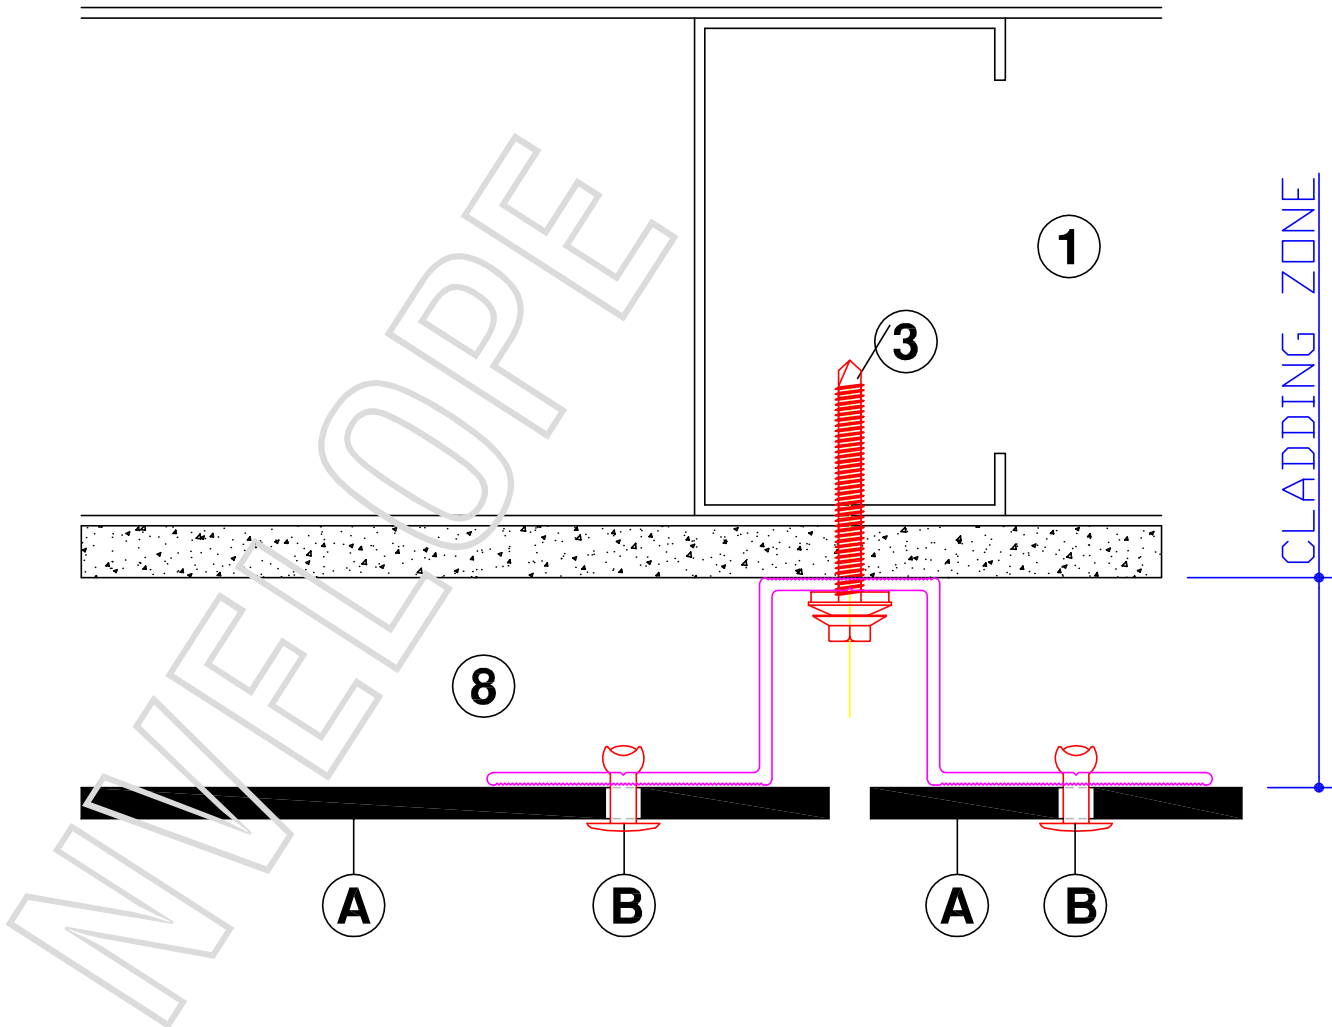

MATERIAL 6063 T6 ALUMINIUM  
AVAILABLE IN 3000mm & 6000mm LENGTHS

HORIZONTAL SECTION

VERTICAL SECTION

M= 1:1 (2:1)

NVELOPE

VERTICAL SECTION - WINDOW SILL DETAIL

HORIZONTAL SECTION - EXTERNAL CORNER

HORIZONTAL SECTION - INTERNAL CORNER