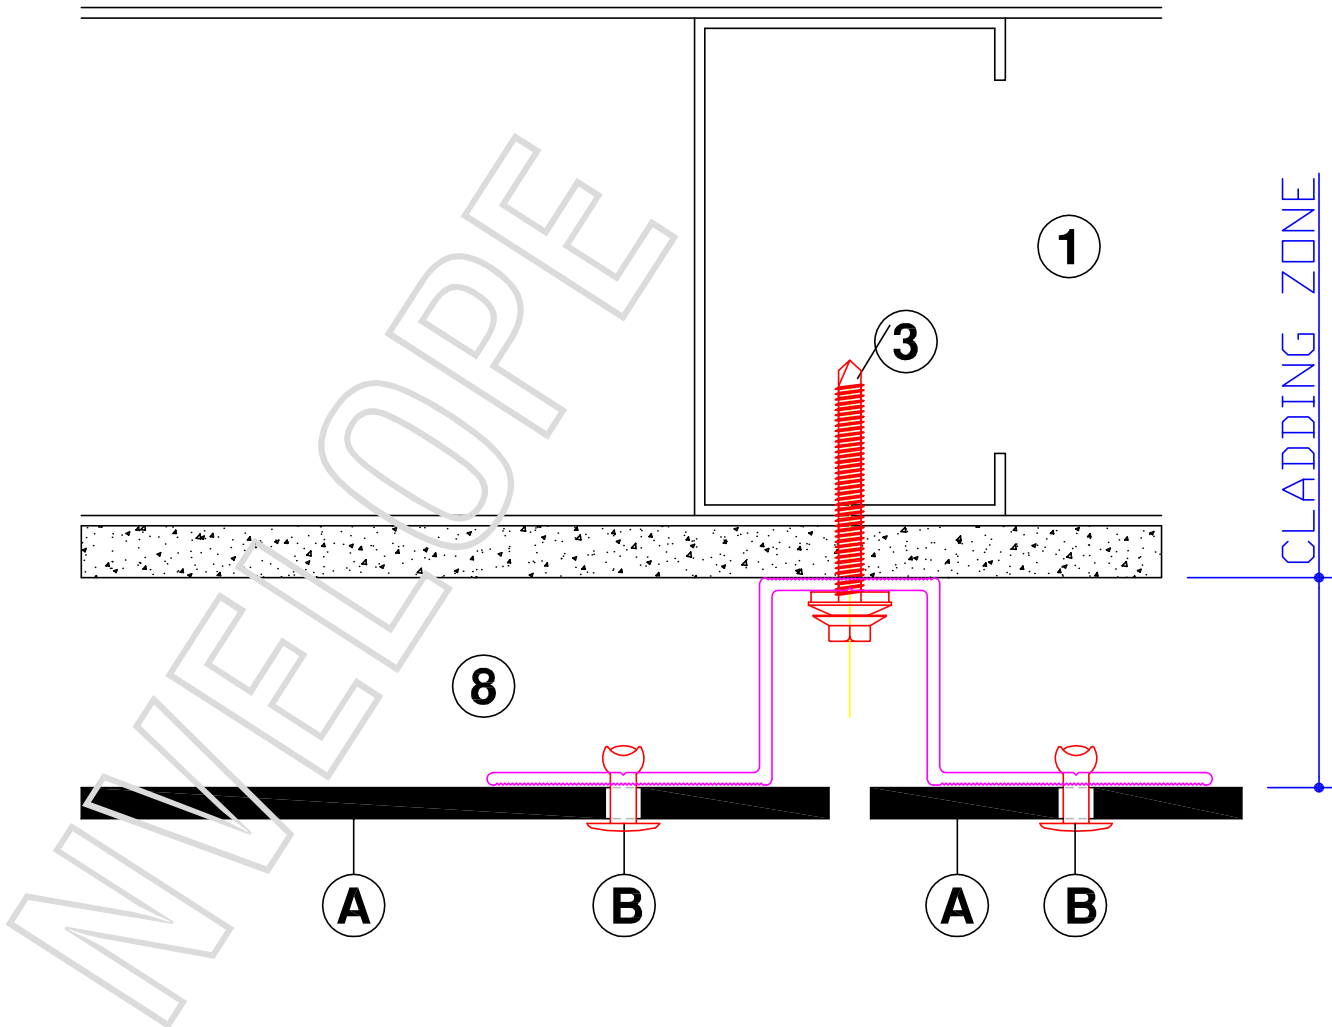

MATERIAL 6063 T6 ALUMINIUM
AVAILABLE IN 3000mm & 6000mm LENGTHS

HORIZONTAL SECTION

VERTICAL SECTION

M= 1:1 (2:1)

NVELOPE

elemental
Architectural Cladding Specialists
www.elemental.ie

Tel: (01) 293 8951

NVELOPE RAINSCREEN SYSTEMS Ltd - tel - 01707 333396 - fax - 01707 333343

VERTICAL SECTION - WINDOW SILL DETAIL

nvelope.com

HORIZONTAL SECTION - EXTERNAL CORNER

HORIZONTAL SECTION - INTERNAL CORNER

elemental
Architectural Cladding Specialists

www.elemental.ie

Tel: (01) 293 8951

nvelope.com