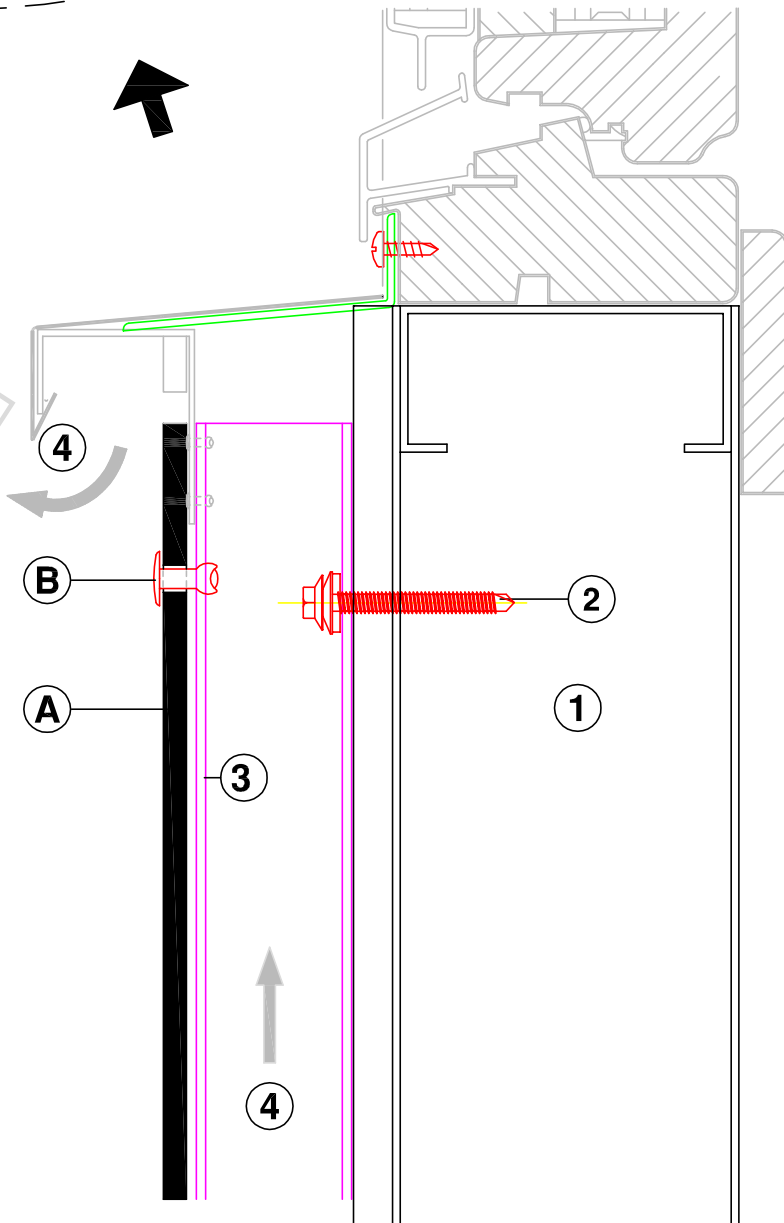

MATERIAL 6063 T6 ALUMINIUM  
AVAILABLE IN 3000mm & 6000mm LENGTHS

HORIZONTAL SECTION

VERTICAL SECTION

M= 1:1 (2:1)

NVELOPE

VERTICAL SECTION - WINDOW SILL DETAIL

HORIZONTAL SECTION - EXTERNAL CORNER

HORIZONTAL SECTION - INTERNAL CORNER