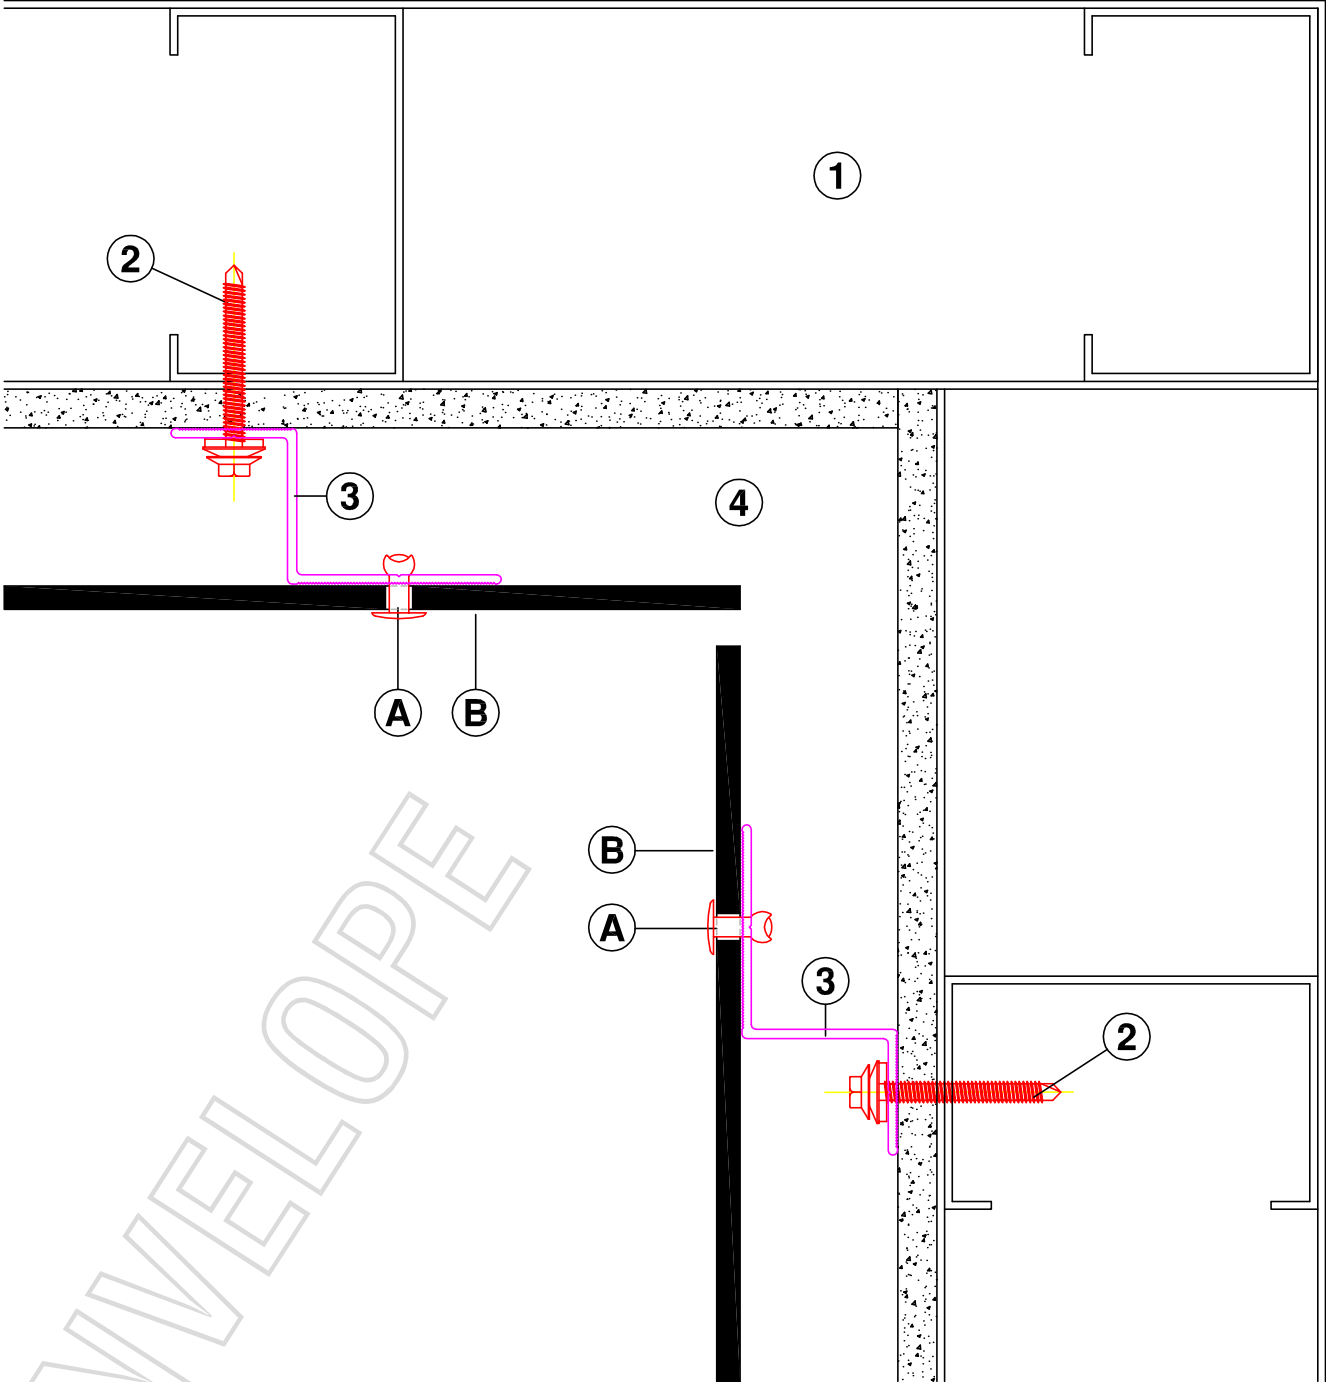

MATERIAL 6063 T6 ALUMINIUM
AVAILABLE IN 3000mm & 6000mm LENGTHS

HORIZONTAL SECTION

VERTICAL SECTION

M= 1:1 (2:1)

NVELOPE

elemental
Architectural Cladding Specialists
www.elemental.ie

Tel: (01) 293 8951

NVELOPE RAINSCREEN SYSTEMS Ltd - tel - 01707 333396 - fax - 01707 333343

VERTICAL SECTION - WINDOW SILL DETAIL

nvelope.com

HORIZONTAL SECTION - EXTERNAL CORNER

HORIZONTAL SECTION - INTERNAL CORNER

elemental
Architectural Cladding Specialists

www.elemental.ie

Tel: (01) 293 8951

nvelope.com