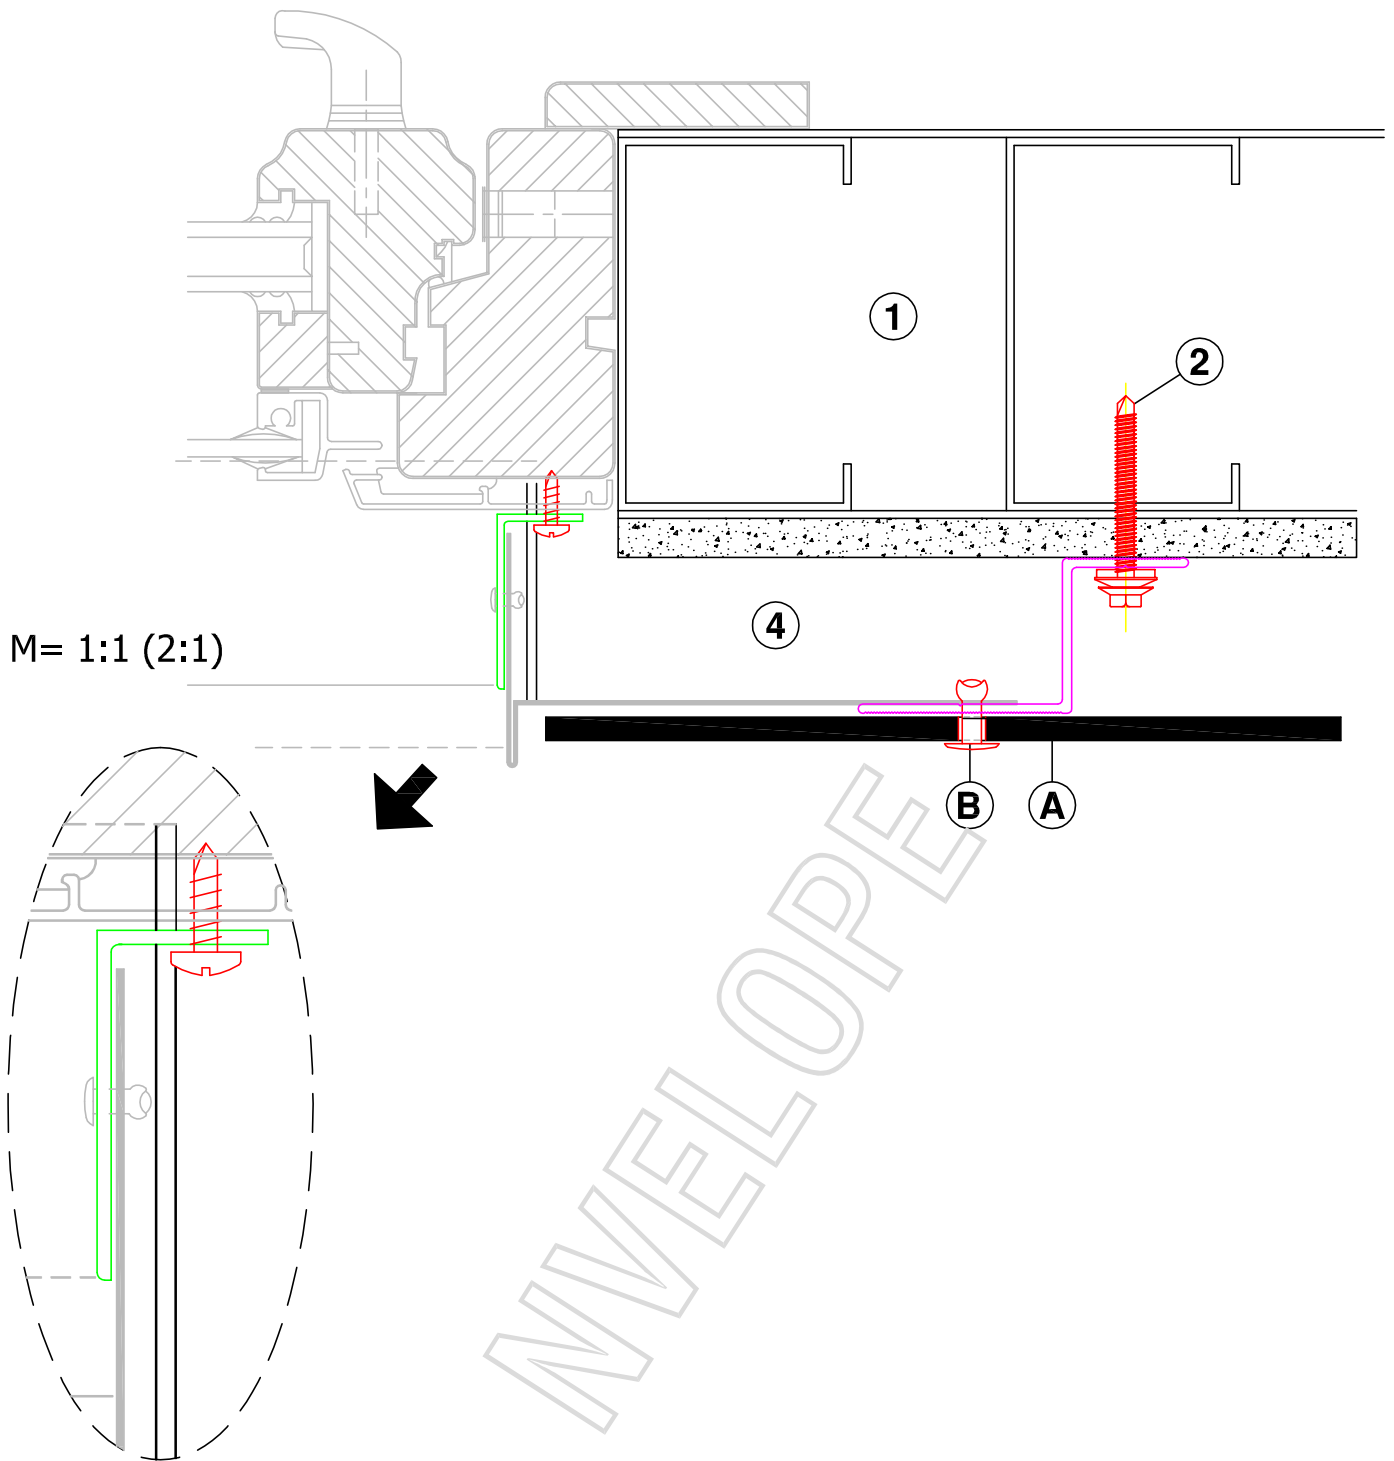

MATERIAL 6063 T6 ALUMINIUM
AVAILABLE IN 3000mm & 6000mm LENGTHS

HORIZONTAL SECTION

VERTICAL SECTION

M= 1:1 (2:1)

NVELOPE

elemental
Architectural Cladding Specialists
www.elemental.ie

Tel: (01) 293 8951

NVELOPE RAINSCREEN SYSTEMS Ltd - tel - 01707 333396 - fax - 01707 333343

VERTICAL SECTION - WINDOW SILL DETAIL

nvelope.com

HORIZONTAL SECTION - EXTERNAL CORNER

HORIZONTAL SECTION - INTERNAL CORNER

elemental
Architectural Cladding Specialists

www.elemental.ie

Tel: (01) 293 8951

nvelope.com