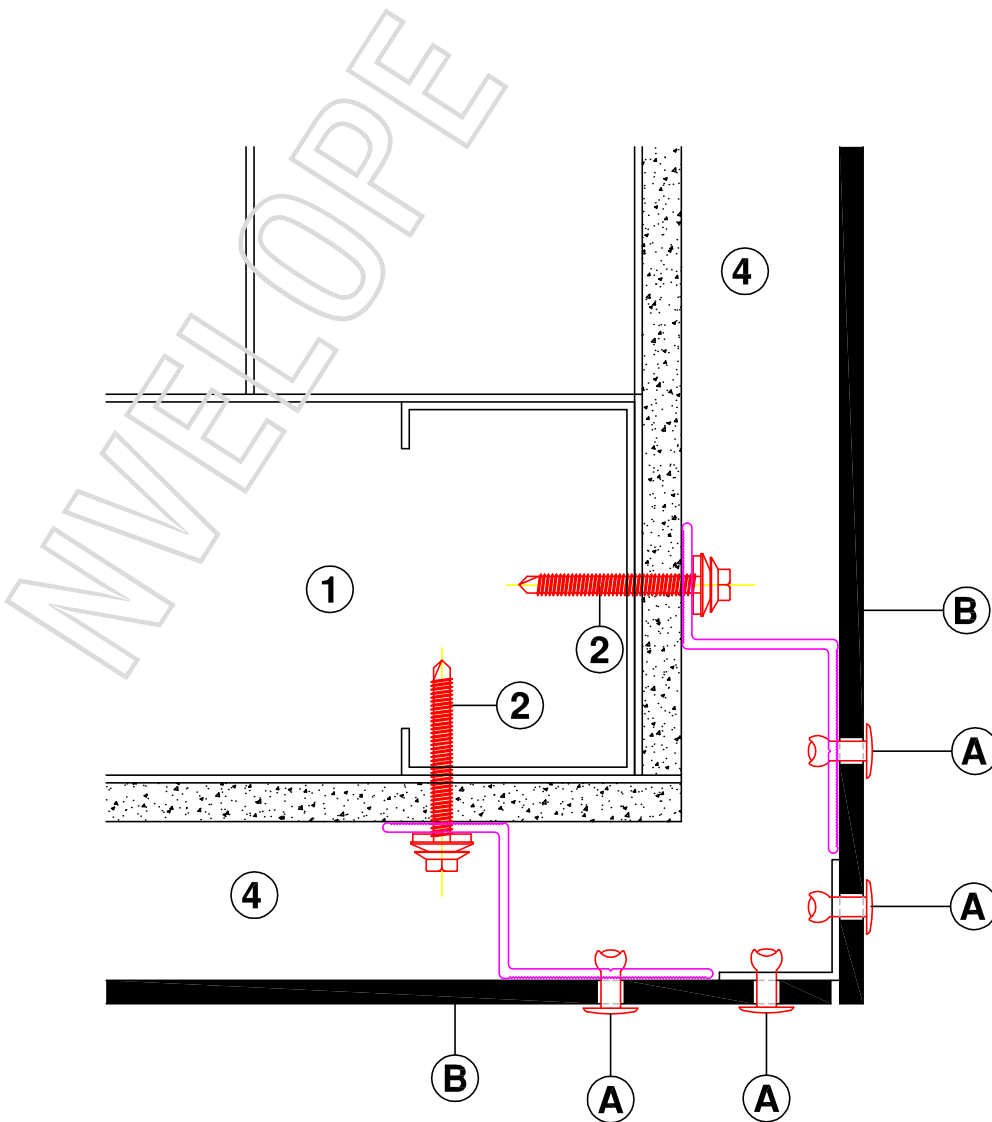

MATERIAL 6063 T6 ALUMINIUM
AVAILABLE IN 3000mm & 6000mm LENGTHS

HORIZONTAL SECTION

VERTICAL SECTION

M= 1:1 (2:1)

NVELOPE

elemental
Architectural Cladding Specialists
www.elemental.ie

Tel: (01) 293 8951

NVELOPE RAINSCREEN SYSTEMS Ltd - tel - 01707 333396 - fax - 01707 333343

VERTICAL SECTION - WINDOW SILL DETAIL

nvelope.com

HORIZONTAL SECTION - EXTERNAL CORNER

HORIZONTAL SECTION - INTERNAL CORNER

elemental
Architectural Cladding Specialists

www.elemental.ie

Tel: (01) 293 8951

nvelope.com