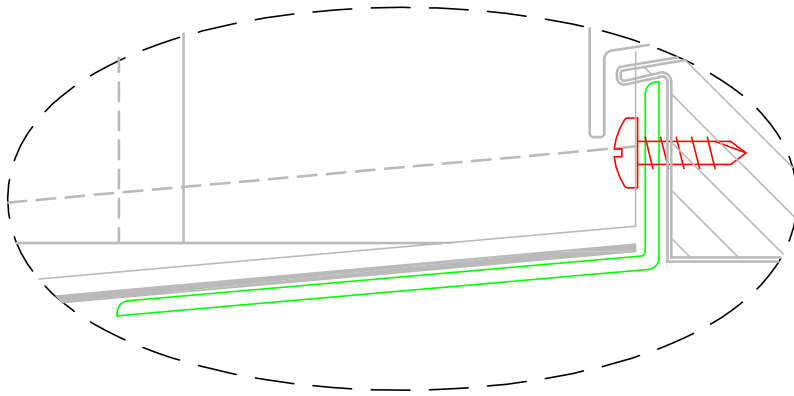

MATERIAL 6063 T6 ALUMINIUM  
AVAILABLE IN 3000mm & 6000mm LENGTHS

HORIZONTAL SECTION

VERTICAL SECTION

M= 1:1 (2:1)

NVELOPE

VERTICAL SECTION - WINDOW SILL DETAIL

HORIZONTAL SECTION - EXTERNAL CORNER

HORIZONTAL SECTION - INTERNAL CORNER