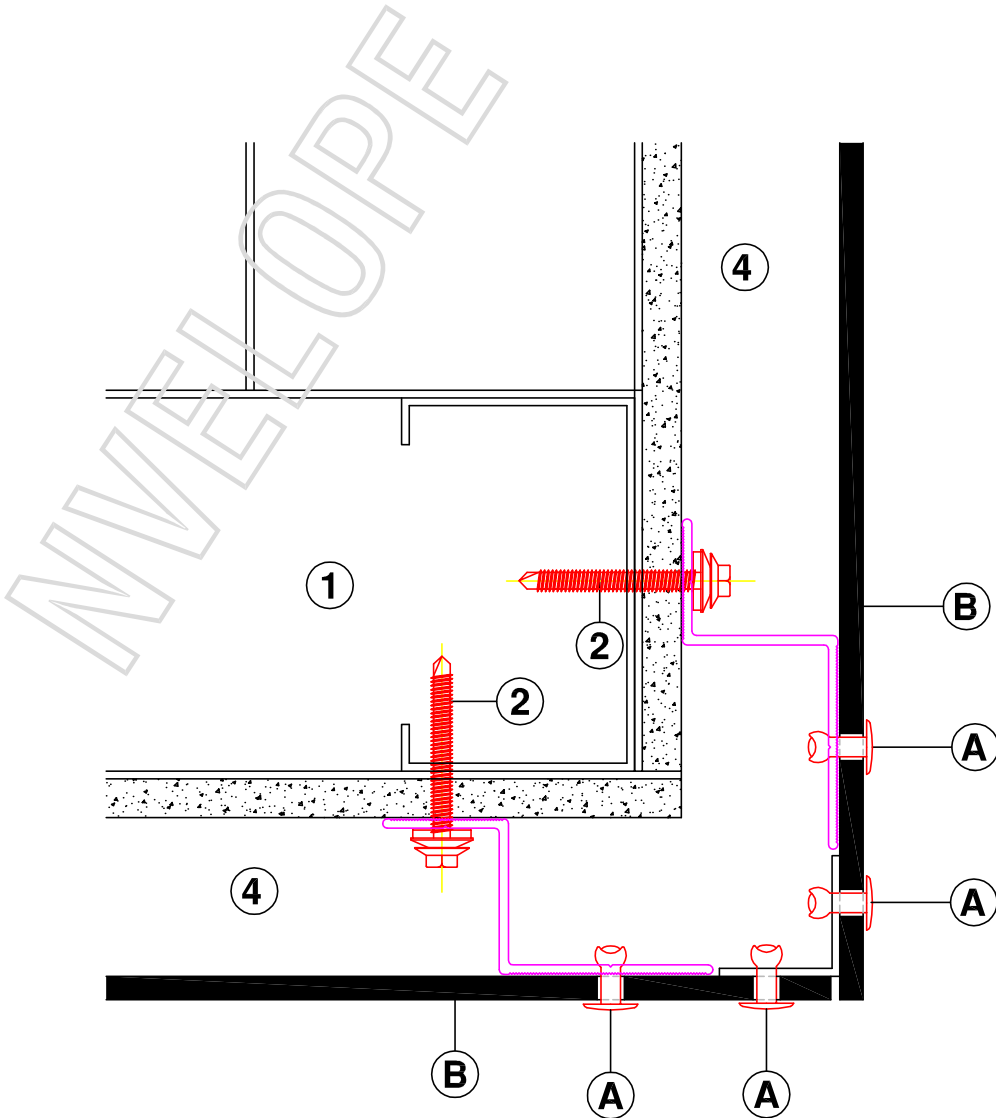

MATERIAL 6063 T6 ALUMINIUM  
AVAILABLE IN 3000mm & 6000mm LENGTHS

HORIZONTAL SECTION

VERTICAL SECTION

M= 1:1 (2:1)

NVELOPE

VERTICAL SECTION - WINDOW SILL DETAIL

HORIZONTAL SECTION - EXTERNAL CORNER

HORIZONTAL SECTION - INTERNAL CORNER